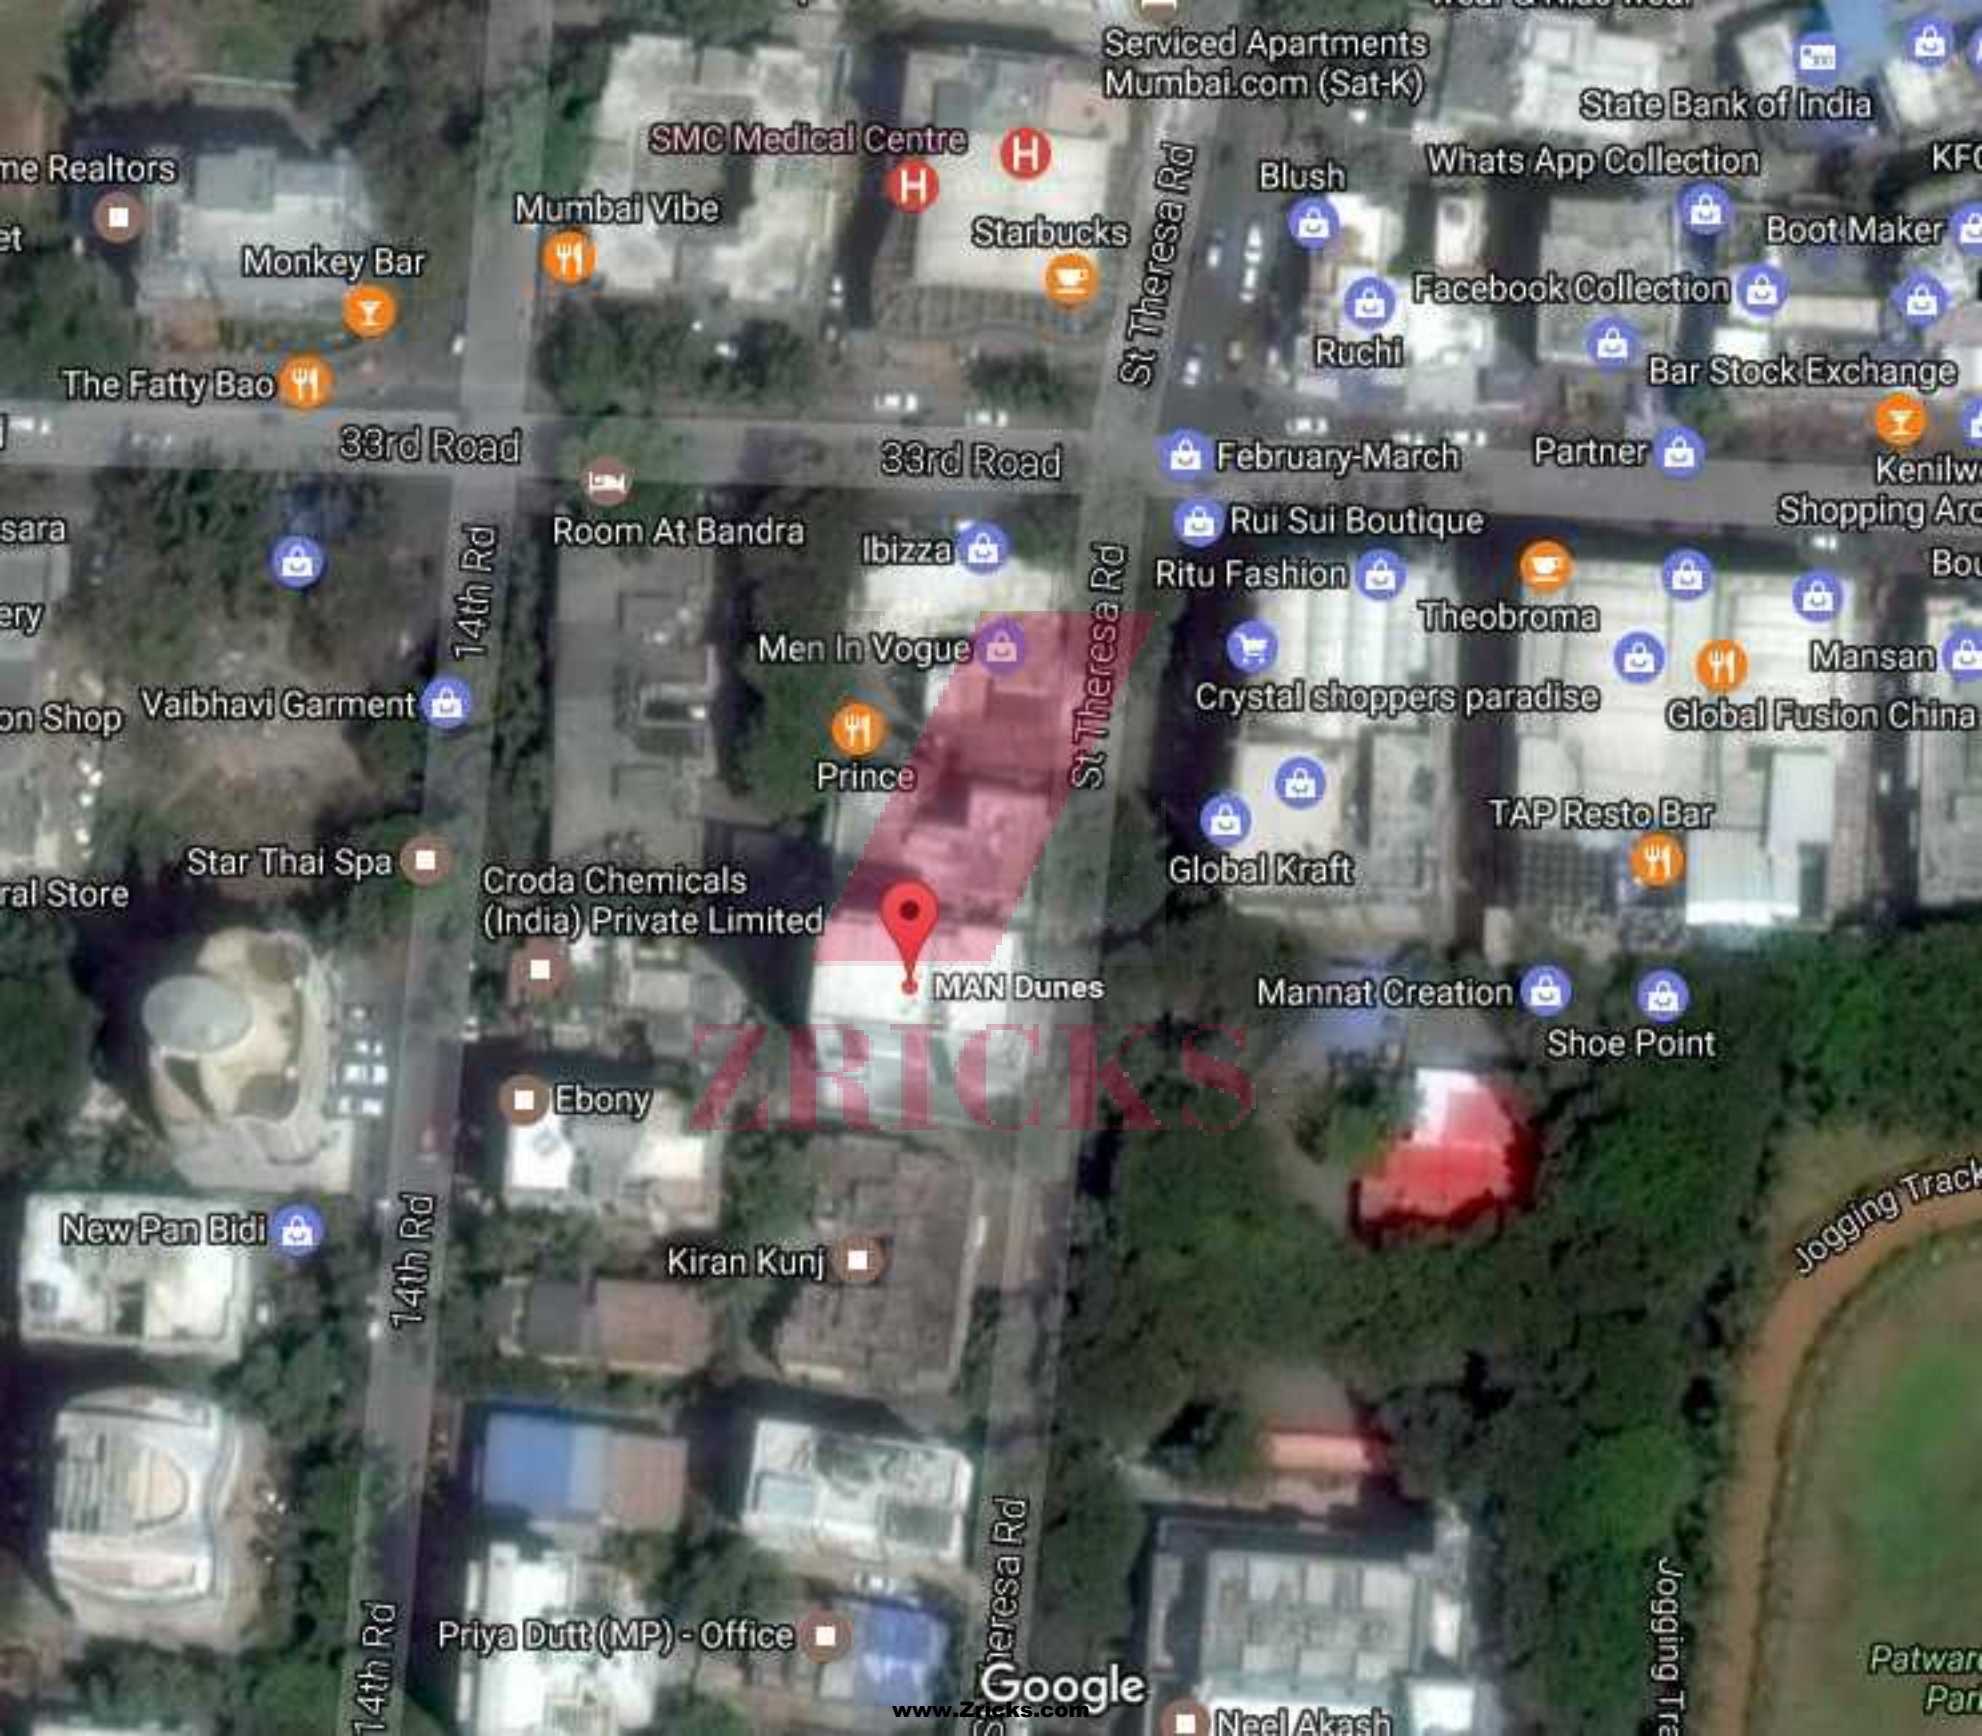

3 BHK TYPICAL FLOOR PLAN

MAN
DUNES

4 BHK DUPLEX PLAN - I

LOWER DUPLEX

UPPER DUPLEX

Location

Serviced Apartments
Mumbai.com (Sat-K)

State Bank of India