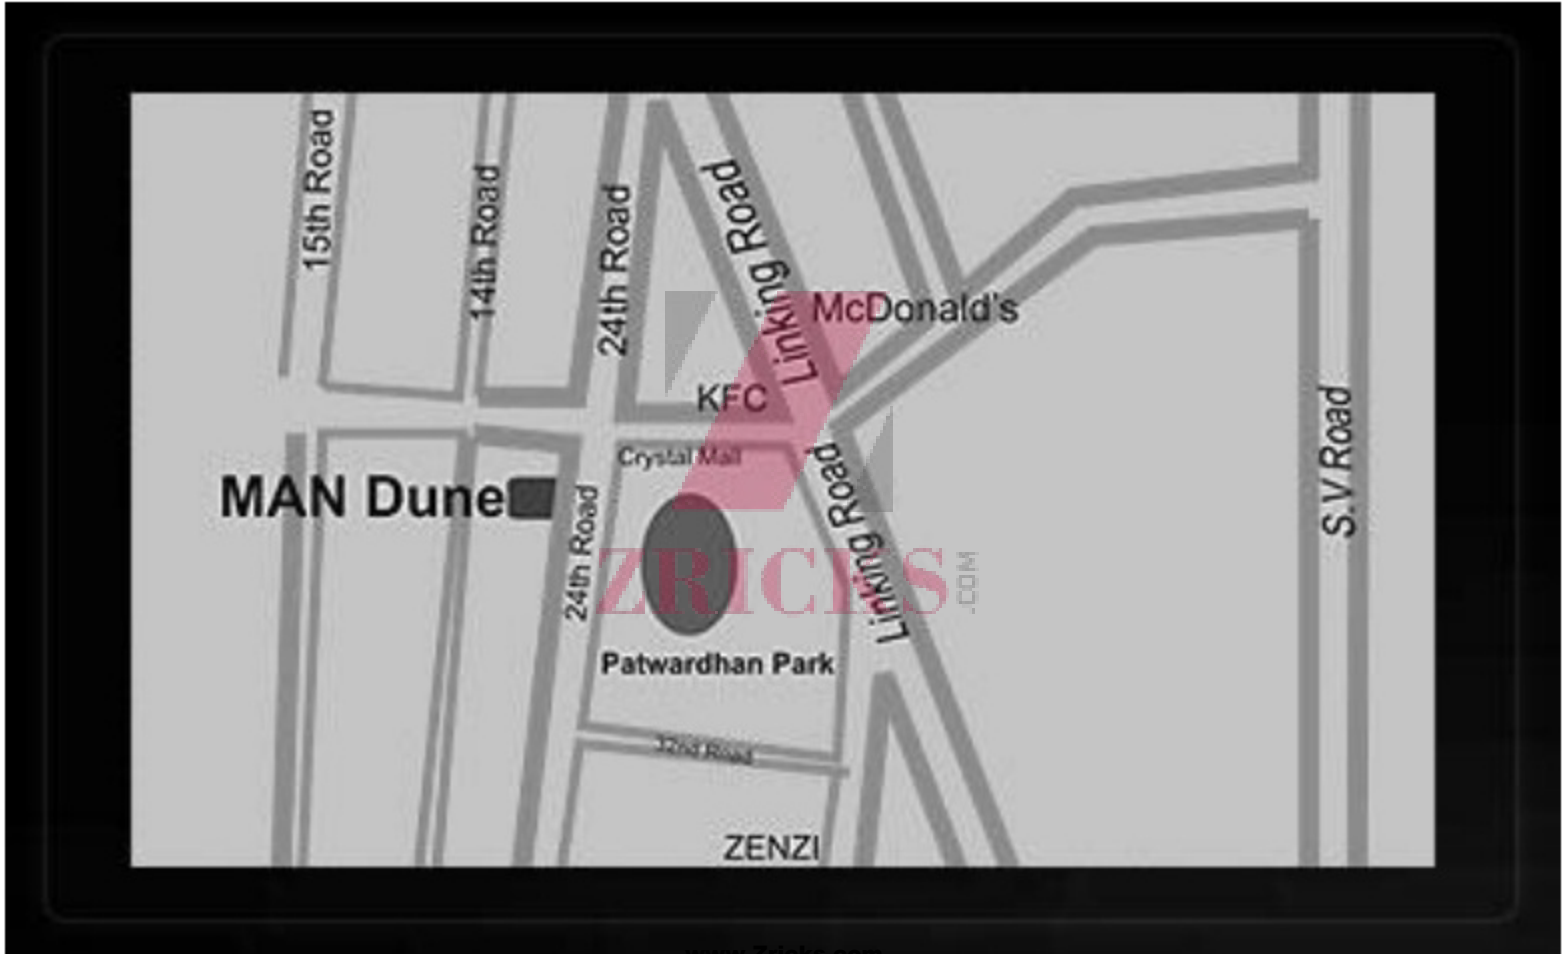

3 BHK TYPICAL FLOOR PLAN

MAN
DUNES

4 BHK DUPLEX PLAN - I

LOWER DUPLEX

UPPER DUPLEX

Location

Serviced Apartments
Mumbai.com (Sat-K)

State Bank of India

SMC Medical Centre

Mumbai Vibe

Starbucks

Blush

Whats App Collection

KFC

Monkey Bar

Ruchi

Ritu Fashion

Theobroma

Mansan

on Shop

Prince

Crystal shoppers paradise

Global Fusion China

ral Store

Star Thai Spa

Croda Chemicals
(India) Private Limited

Global Kraft

TAP Resto Bar

MAN Dunes

Mannat Creation

Shoe Point

Ebony